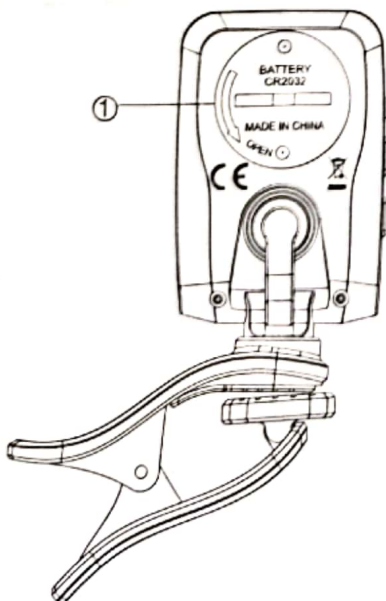

Morgan® Clip Tuner

GT-28 Owner's Manual

Thank you and congratulations on your purchase of the GT-28. Using proprietary tuning software, the GT-28 tunes faster and more accurately than other tuners of its kind.

Product Interface

- Front

- ① Power/Mode
- ② Flat Tuning
- ③ Pitch
- ④ LCD

- Back

- ① Battery Cover

• LCD Interface

- ① Mode
- ② Note Name
- ③ Flat Tuning
- ④ A4
- ⑤ Accuracy Indicator

Tuning scale	Chromatic	C, C#, D, E, E, F, F#, G, G#, A, B, B
	Guitar	6E, 5A, 4D, 3G, 2B, 1E
	Bass	1B, 4E, 3A, 2D, 1G, HC
	Violin	4G, 3D, 2A, 1E
	Ukulele key C	4G, 3C, 2E, 1A
	Ukulele key D	4A, 3D, 2F#, 1B
LCD	Green	In tune
	Orange	Sharp, Flat
Signal input	Vibration	
Meter	-50~0~+50	

Specifications

- Tuning scale: Chromatic, Guitar, Bass, Violin, Ukulele key C, Ukulele key D
- Tuning range: A₀ (27.50 Hz) - C₈ (4186 Hz)
- Tuning mode: Vibration
- Response Time: <20 ms
- Precision: ± 1 cent
- Calibration: 430 - 450Hz (1Hz steps)
- Power: 3V (CR2032 lithium battery)
- Power consumption:
 - Tuning mode: <15mA
- Dimensions: 35(L) x 52(H) x 40(W)mm
- Weight: 33g