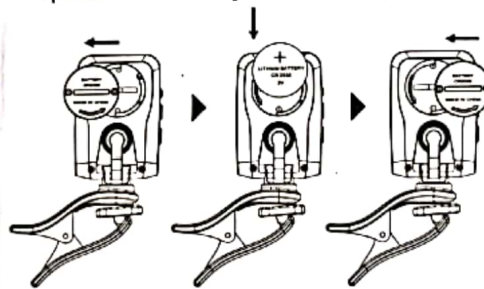

Product Interface

- Front

- ① Power/Mode
- ② Flat Tuning
- ③ Pitch
- ④ LCD

- Back

- ① Battery Cover

• LCD Interface

- ① Mode
- ② Note Name
- ③ Flat Tuning
- ④ A4
- ⑤ Accuracy Indicator

Tuning scale	Chromatic	C, C#, D, E, E, F, F#, G, G#, A, B, B
	Guitar	6E, 5A, 4D, 3G, 2B, 1E
	Bass	1B, 4E, 3A, 2D, 1G, HC
	Violin	4G, 3D, 2A, 1E
	Ukulele key C	4G, 3C, 2E, 1A
	Ukulele key D	4A, 3D, 2F#, 1B
LCD	Green	In tune
	Orange	Sharp, Flat
Signal input	Vibration	
Meter	-50~0~+50	

Installing the battery

When the LCD becomes dim, please replace the battery as soon as possible.

Rotate the battery cover until the compartment opens. Pop the battery out, replace with a new one and rotate the cover clockwise until it locks. Pay attention to polarity.

Specifications

- Tuning scale: Chromatic, Guitar, Bass, Violin, Ukulele key C, Ukulele key D
- Tuning range: A₀ (27.50 Hz) - C₈ (4186 Hz)
- Tuning mode: Vibration
- Response Time: <20 ms
- Precision: ± 1 cent
- Calibration: 430 - 450Hz (1Hz steps)
- Power: 3V (CR2032 lithium battery)
- Power consumption:
 - Tuning mode: <15mA
- Dimensions: 35(L) x 52(H) x 40(W)mm
- Weight: 33g