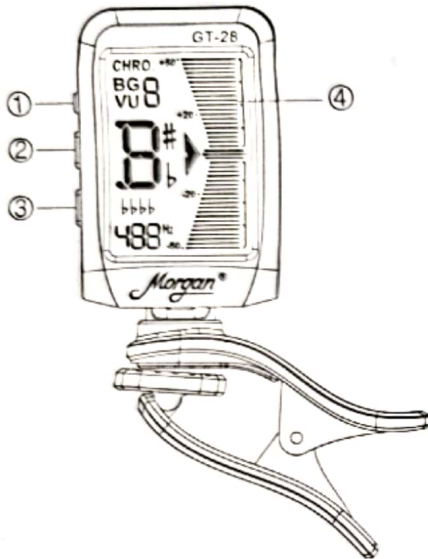

Morgan® Clip Tuner

GT-28 Owner's Manual

Thank you and congratulations on your purchase of the GT-28. Using proprietary tuning software, the GT-28 tunes faster and more accurately than other tuners of its kind.

Product Interface

- Front

- ① Power/Mode
- ② Flat Tuning
- ③ Pitch
- ④ LCD

- Back

- ① Battery Cover

• LCD Interface

- ① Mode
- ② Note Name
- ③ Flat Tuning
- ④ A4
- ⑤ Accuracy Indicator

Tuning scale	Chromatic	C, C#, D, E, E, F, F#, G, G#, A, B, B
	Guitar	6E, 5A, 4D, 3G, 2B, 1E
	Bass	1B, 4E, 3A, 2D, 1G, HC
	Violin	4G, 3D, 2A, 1E
	Ukulele key C	4G, 3C, 2E, 1A
	Ukulele key D	4A, 3D, 2F#, 1B
LCD	Green	In tune
	Orange	Sharp, Flat
Signal input	Vibration	
Meter	-50~0~+50	

Operation

1. Press POWER/MODE to turn GT-28 on/off. The GT-28 will turn on to the last setting. The default tuning mode is Chromatic.
2. Press PITCH to adjust A4 from 430 - 450Hz (1Hz steps)
3. Press POWER/MODE briefly to set mode: Chromatic, Guitar, Bass, Violin, Ukulele key C, Ukulele key D.
4. Press FLAT to set semi-tone: off, ♭, ♭♭, ♭♭♭ (this is only available in Guitar and Bass mode)

Specifications

- Tuning scale: Chromatic, Guitar, Bass, Violin, Ukulele key C, Ukulele key D
- Tuning range: A₀ (27.50 Hz) - C₈ (4186 Hz)
- Tuning mode: Vibration
- Response Time: <20 ms
- Precision: ± 1 cent
- Calibration: 430 - 450Hz (1Hz steps)
- Power: 3V (CR2032 lithium battery)
- Power consumption:
 - Tuning mode: <15mA
- Dimensions: 35(L) x 52(H) x 40(W)mm
- Weight: 33g